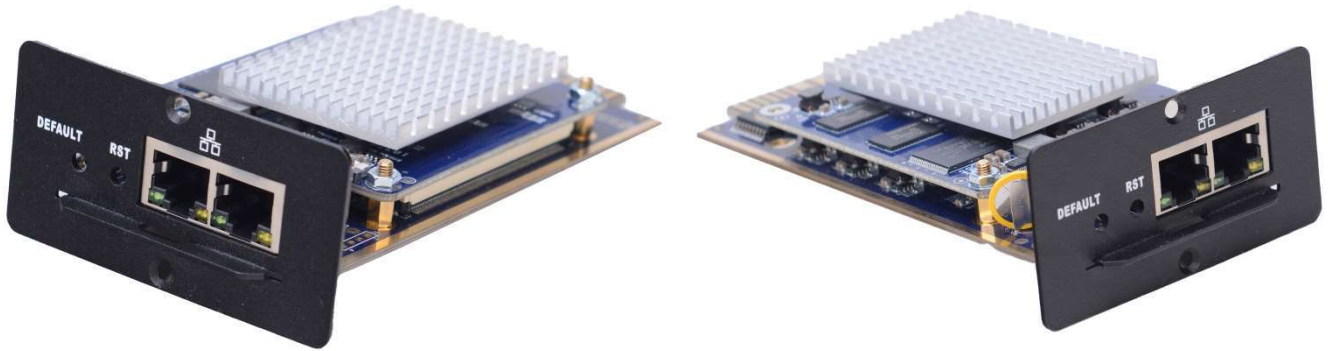

**Product Model: KCL-101-2G**  
**IP-Based Remote Console Module / Card**

**Main Feature**

- Superior remote video 1920x1080@60Hz
- User friendly operating GUI
- BIOS level access, highly reliable
- Manage KVM & Computers globally